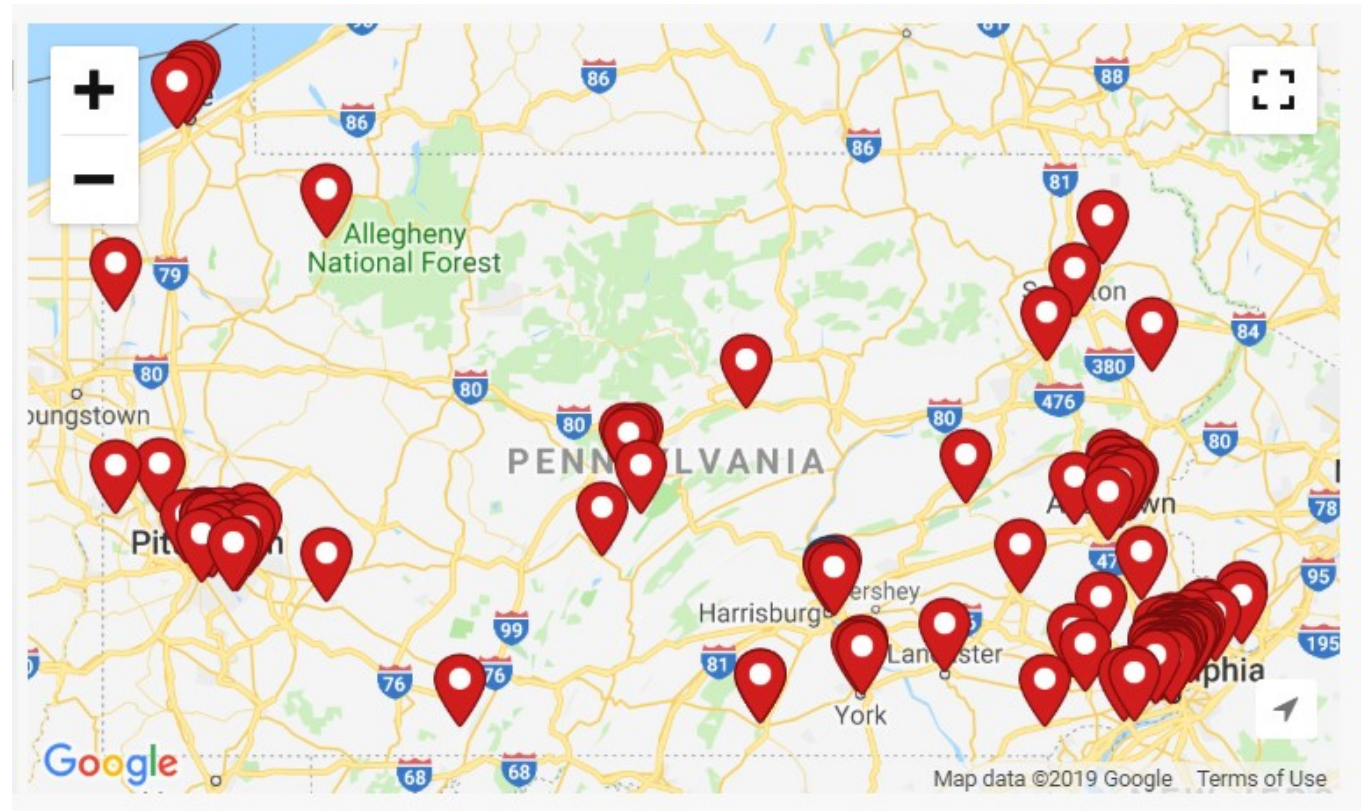

Pennsylvania Charter Schools by the Numbers

Years Open	
20 +	38
15 to 19	50
10 to 14	29
5 to 9	45
1 to 4	15
First Year	3
Number of Students	
2,000 +	8
1,000 to 1,999	22
500 to 999	69
300 to 499	36
100 to 299	38
Up to 100	7
Charter Schools by Locale	
City	116
Suburb	38
Cyber	14
Rural	9
Town	3

As of Fall 2018, there were 180 charter schools across Pennsylvania serving over 137,000 students.