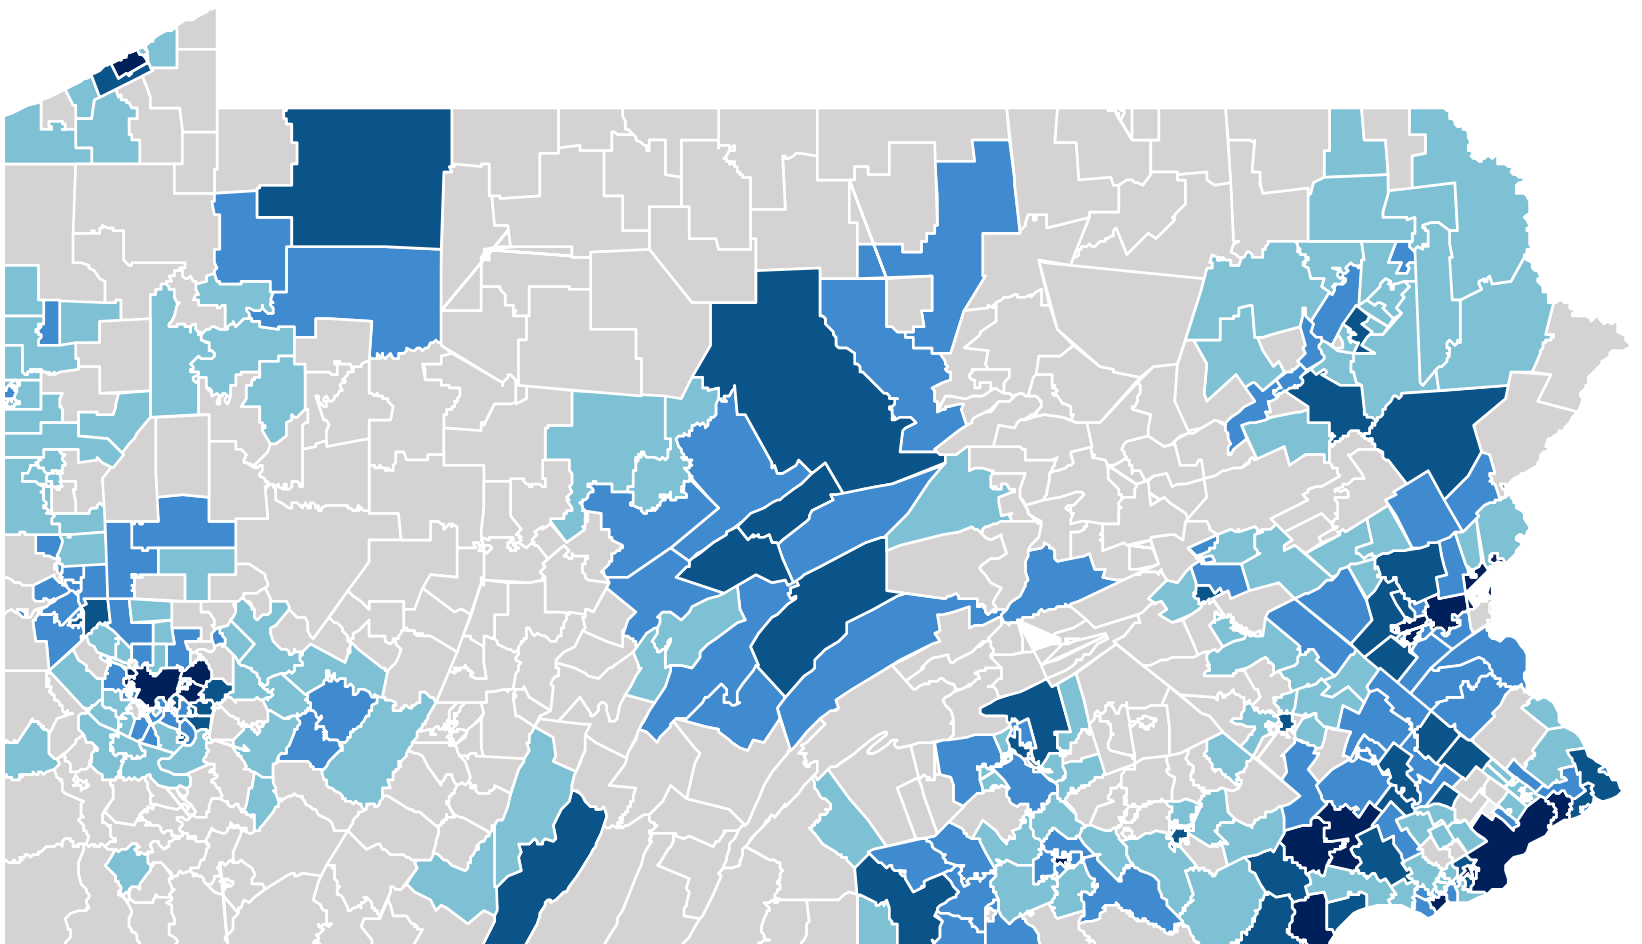

CYBER SCHOOL ENROLLMENT BY SCHOOL DISTRICT

● 0-20 ● 21-50 ● 51-100 ● 101-1000 ● 1000+

BRICK AND MORTAR CHARTER SCHOOL ENROLLMENT BY SCHOOL DISTRICT

● None ● 1 to 20 ● 21 to 100 ● 101 to 500 ● More than 500